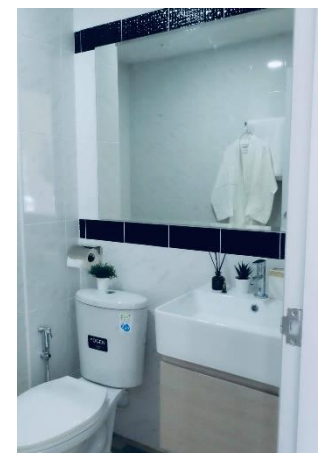

Accommodation Information for International Students

Apartment's name	Triple T Residence
Location	Kangsadarn Area https://maps.app.goo.gl/wi5EAtwB5LyRBtED6 Far from KKU Shuttle Bus Stop 850 m.
Rental fee/month	5,200 THB
Deposit	Pay for rental fee 1 month in advance
Electricity charges	8 THB/unit
Water charges	First 4 unit 100 THB, spend more than 4 units 25 THB/unit
Facilities	AC, parking lot, furniture, elevator, water heater, WIFI, keycard entry system
Occupancy	1-2 person
Contact	+66 878 773 457 +66 817 178 356 https://www.facebook.com/TripleTResidence/