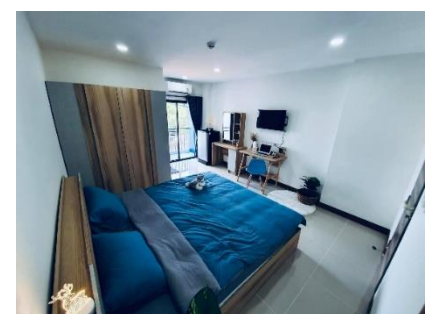

Accommodation Information for International Students

Apartment's name	Triple T Residence
Location	Kangsadarn Area https://maps.app.goo.gl/wi5EAtwB5LyRBtED6 Far from KKU Shuttle Bus Stop 850 m.
Rental fee/month	5,200 THB
Deposit	Pay for rental fee 1 month in advance
Electricity charges	8 THB/unit
Water charges	First 4 unit 100 THB, spend more than 4 units 25 THB/unit
Facilities	AC, parking lot, furniture, elevator, water heater, WIFI, keycard entry system
Occupancy	1-2 person
Contact	+66 878 773 457 +66 817 178 356 https://www.facebook.com/TripleTResidence/