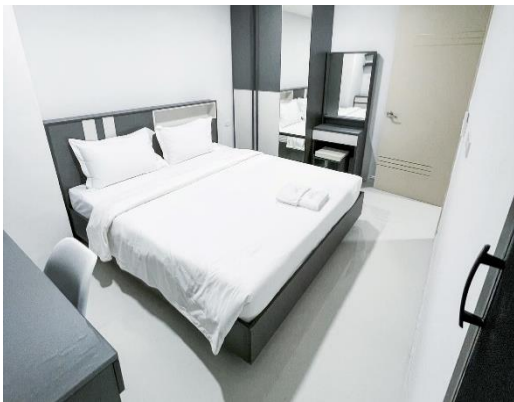

Photos:

Accommodation Information for International Students

Apartment's name	2B KKU
Location	Kangsadarn Area https://maps.app.goo.gl/8Gpps3A13DnfZRoH9 Far from KKU Shuttle Bus Stop 300 m.
Rental fee/month	6500 THB
Deposit	7000 THB
Electricity charges	8 THB/Unit
Water charges	30/Unit
Facilities	6 ft. bed, wardrobe, shelf, vanity, AC, TV, refrigerator, water heater, keycard entry system
Occupancy	1-2 person
Contact	+66 637341192

Accommodation Information for International Students

Apartment's name	S&Y Apartment
Location	Kangsadarn Area https://maps.app.goo.gl/5u9evpVNxSysJjtcA Far from KKU Shuttle Bus Stop 350 m.
Rental fee/month	9900-11900 THB
Deposit	15000-20000 THB (depends on room type)
Electricity charges	7 THB/Unit
Water charges	Less than 6 units 200 THB More than 6 units 26 THB/unit
Facilities	เครื่องปรับอากาศ ตู้เย็นใหญ่ เครื่องทำน้ำอุ่น เตียงนอน 6 ฟุต เฟอร์นิเจอร์ ประตูดิจิทัล มีเจ้าหน้าที่รักษาความปลอดภัย
Occupancy	1-2 person
Contact	+66 80 178 0866 https://www.facebook.com/profile.php?id=100087255846864

Accommodation Information for International Students

Apartment's name	Kazalong Place (Female Only)
Location	Lung Mor Area https://maps.app.goo.gl/wUNt47WoEjYMcjWM7 Far from KKU Shuttle Bus Stop 400 m.
Rental fee/month	4,000 - 4,500 THB
Deposit	5,000 THB
Electricity charges	8 THB/unit
Water charges	24 THB/unit
Facilities	AC, parking lot, furniture, water heater, fitness center, WIFI, keycard entry system, laundry
Occupancy	1-2 person
Contact	+66 812 622 514 https://dorm-booking.kku.ac.th/dormitory/room/39